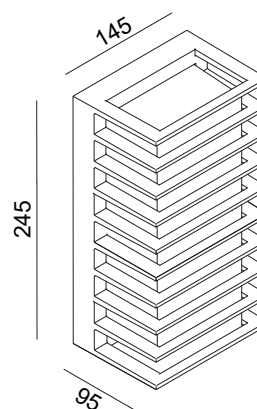

TECHNICAL DATA

**TYPE**

Professional LED for Exterior Lighting.

PRO	CRI ≥ 80	
IP54		L°
AC85-265V 50/60Hz		50000h

DIMENSION DRAW

Model:	Lineo
Format:	Rectangular
Location:	Exterior
Wattage:	12W
Materials:	Aluminium
Led Color:	3000K
Product Dimension:	245*145mm
IP Code:	54
Fixation:	Wall
CRI :	80
Lumen Output:	1050LM
Frequency:	50/60 Hz
Beam Angle:	L°